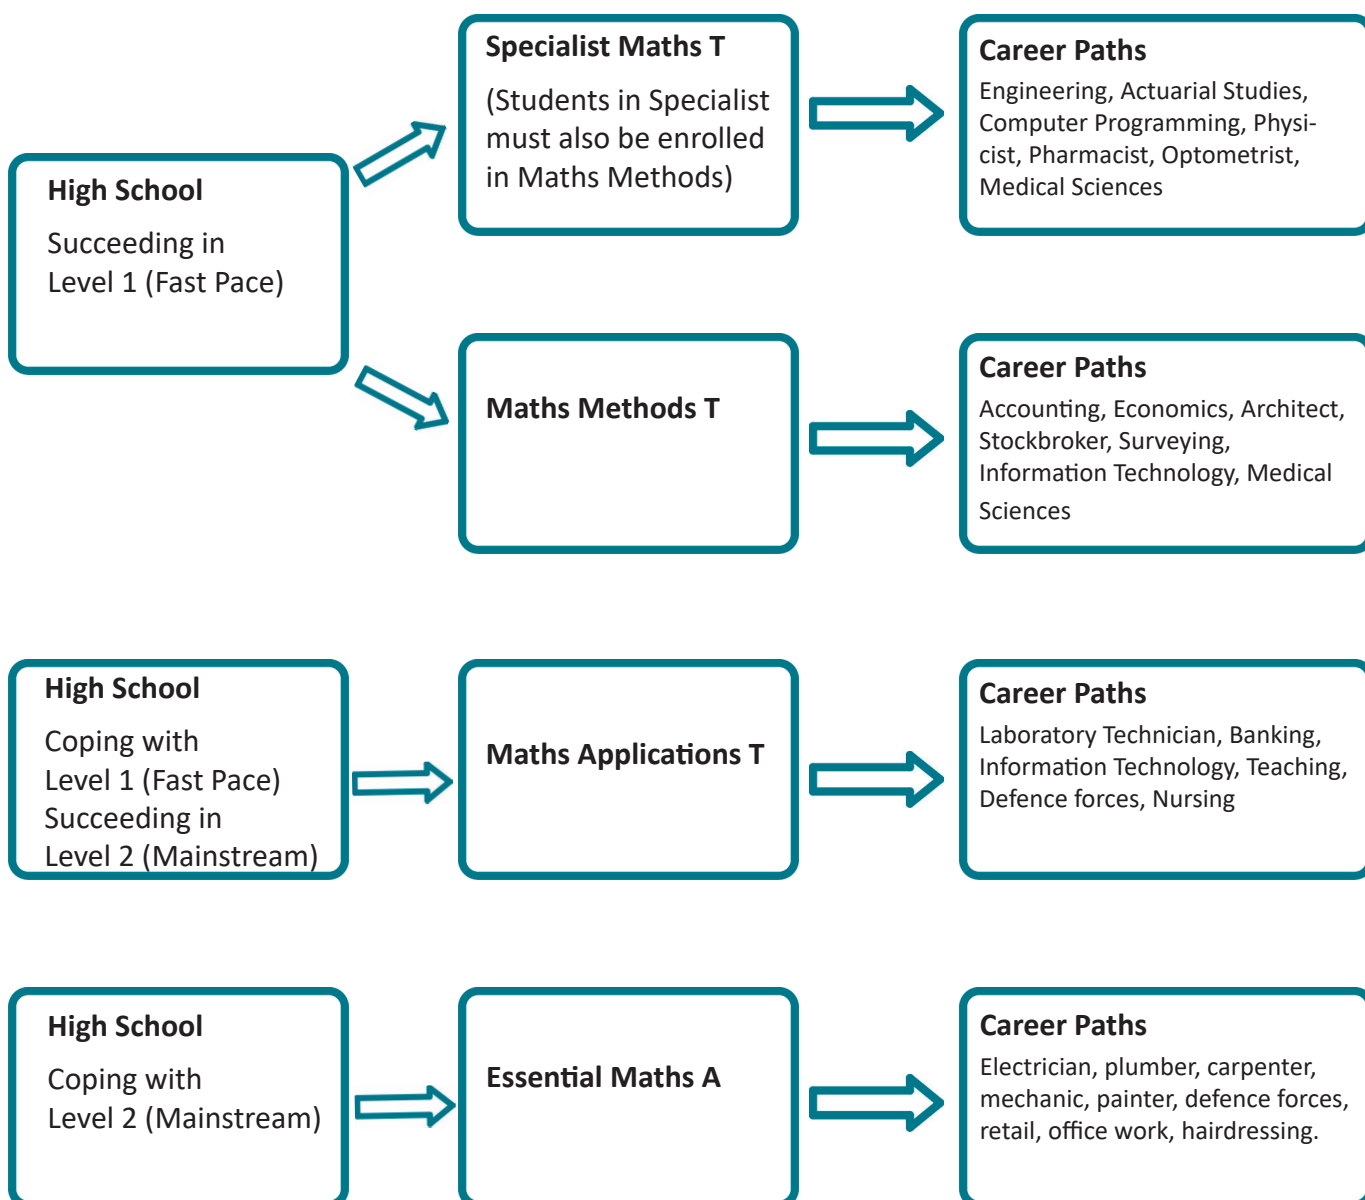

Mathematics T/A/IB

What level of Mathematics should I choose at College?

Use the flow chart below to select the most appropriate level of Mathematics for you.

It is strongly recommended that all students complete at least a minor (one year) of Mathematics.

Contemporary Maths A is available for selected students who require additional support and may find Essential Mathematics too challenging.